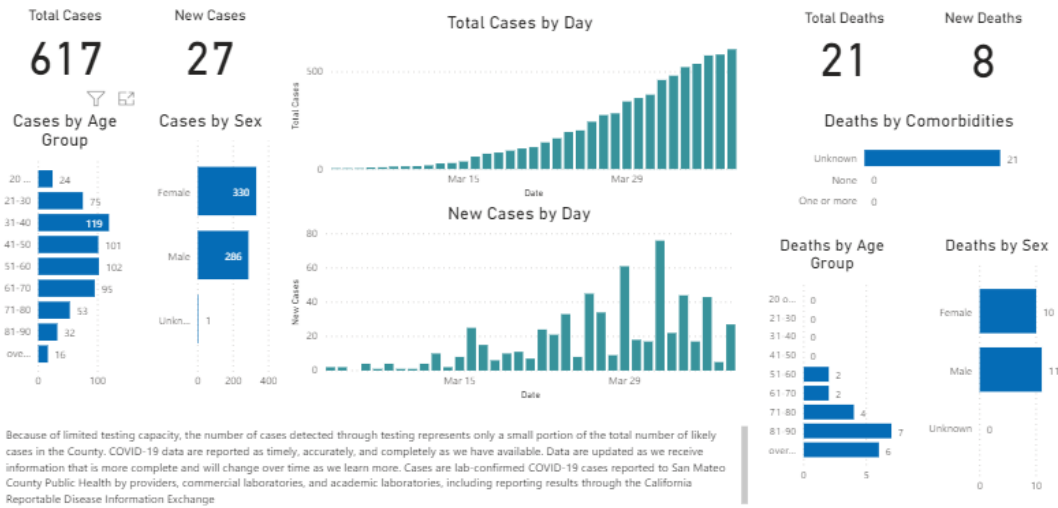

Please check with your child's individual district and school for further details and instructions.

Hillsborough Concours D'Elegance cancelled

A message from Hillsborough Concours Chairman Rob Fisher:

Like so many other events in the Bay Area that have been affected by the COVID-19 outbreak, the 2020 Hillsborough Concours car show has now been canceled for this year. The Hillsborough Tour d'Elegance **is still scheduled to be held on July 11th**, subject to further need for cancellation.

Look for the Hillsborough Concours to make an epic return in 2021!

San Mateo County Health COVID-19 data

<https://www.smchealth.org/post/san-mateo-county-covid-19-data-1>

The County Health Department updates data on COVID-19 cases in the County daily on their COVID-19 information page. The page includes data on items such as number of cases per day and demographics such as age and gender. The tables and graphs can be isolated and filtered by right clicking on the information of interest.