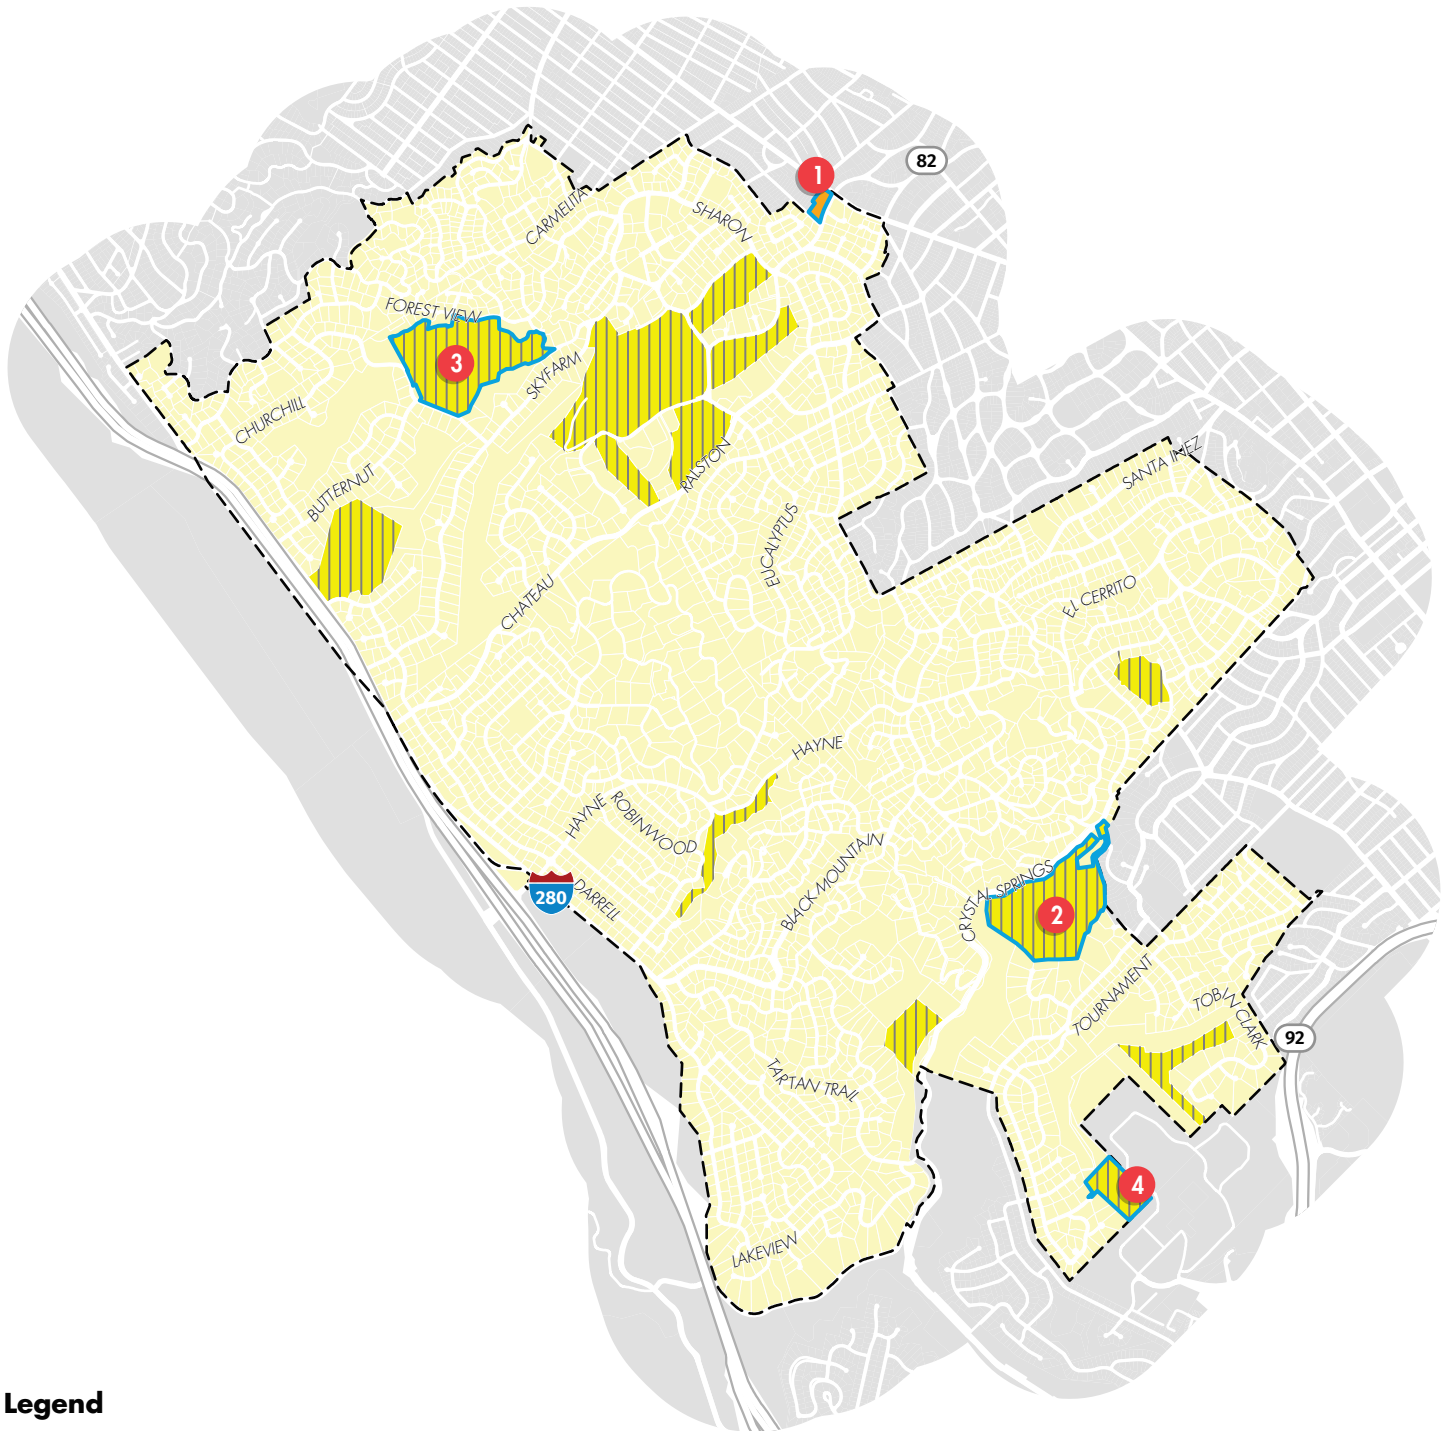

PROPOSED ZONING & HOUSING OPPORTUNITY SITE MAP

TOWN OF HILLSBOROUGH

Legend

Proposed Overlay Zoning District

|||| Affordable Housing Overlay (13 total parcels)

Proposed Base Zoning District

RD-1 (4,083 total parcels)

RD-2 (13 total parcels)

RD-3 (1 total parcel)

Outside Town

Proposed Opportunity Sites

Housing Opportunity Sites

1 Town Hall Campus

2 DeGuigne Estate

3 Strawberry Hills

4 50 Brook Court